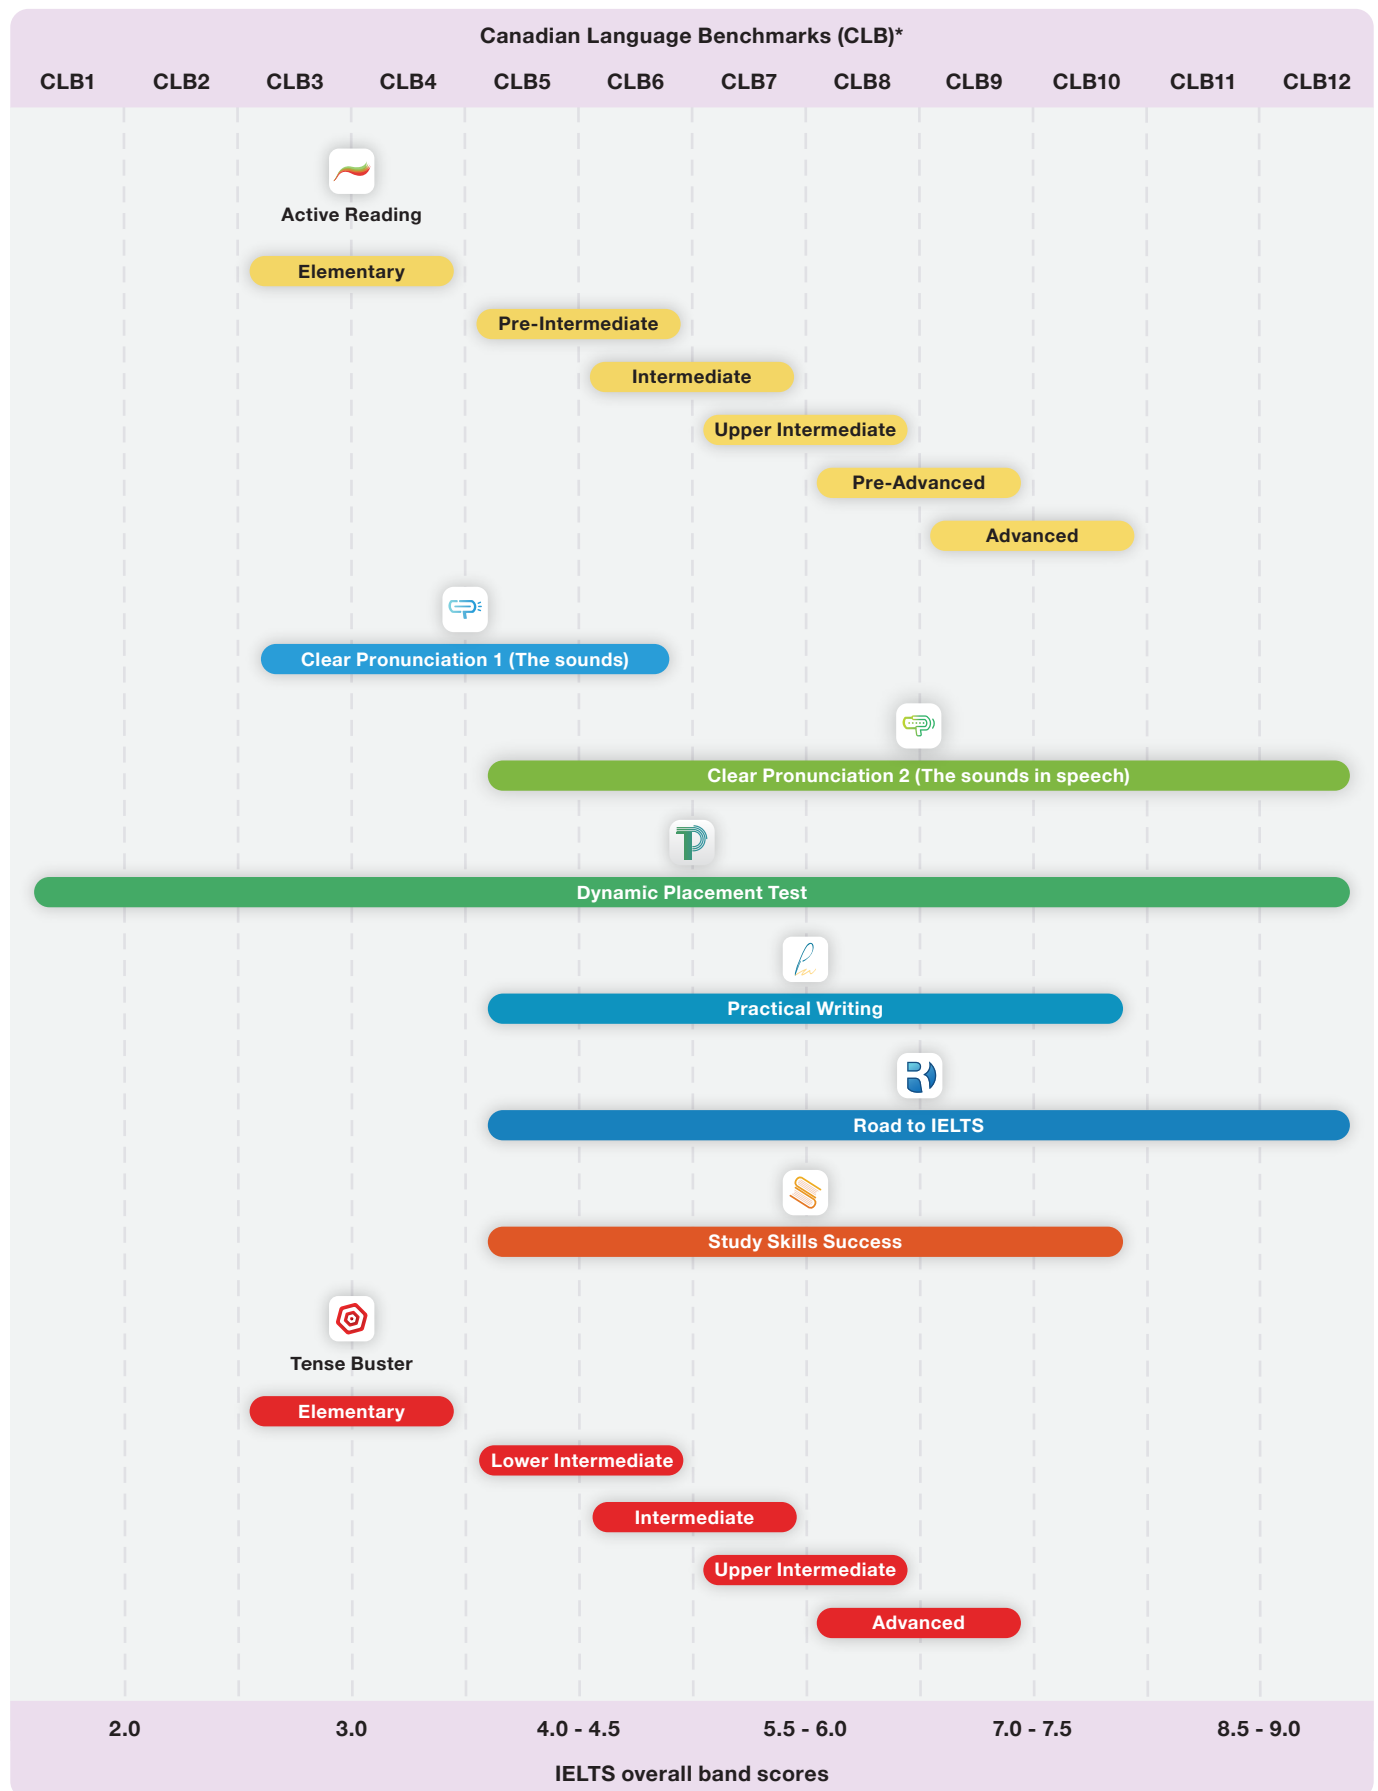

CLB level and IELTS band score reference

*For reference purposes

NAS Software Inc. www.nas.ca